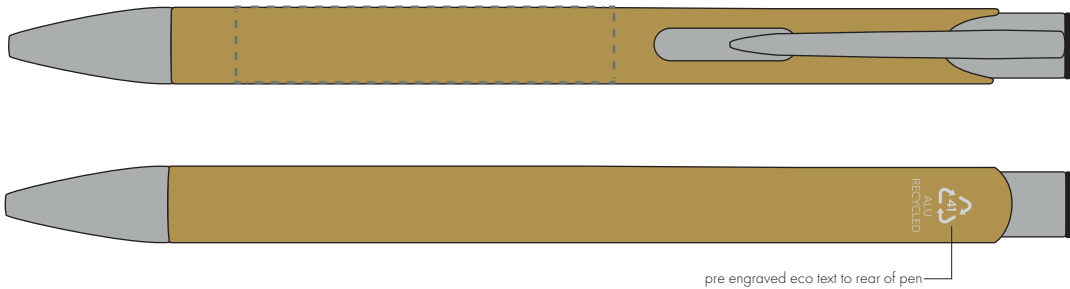

Your Ref:
Our Ref:

Quantity:
Version: 1

Product Code: TPC982001
Product Colour: GOLD

PRINTING CONCERNS:

We stock this item in the following colours

**PANTONE REFERENCE(S)**

● Engrave

ARTWORK SCALE 100%

ARTWORK SCALE 100%
Flat Engrave Area:
50mm x 10mm

pre engraved eco text to rear of pen

Product Image for visualisation
- colours may vary

The dashed line is to demonstrate print area and will not appear on your printed item